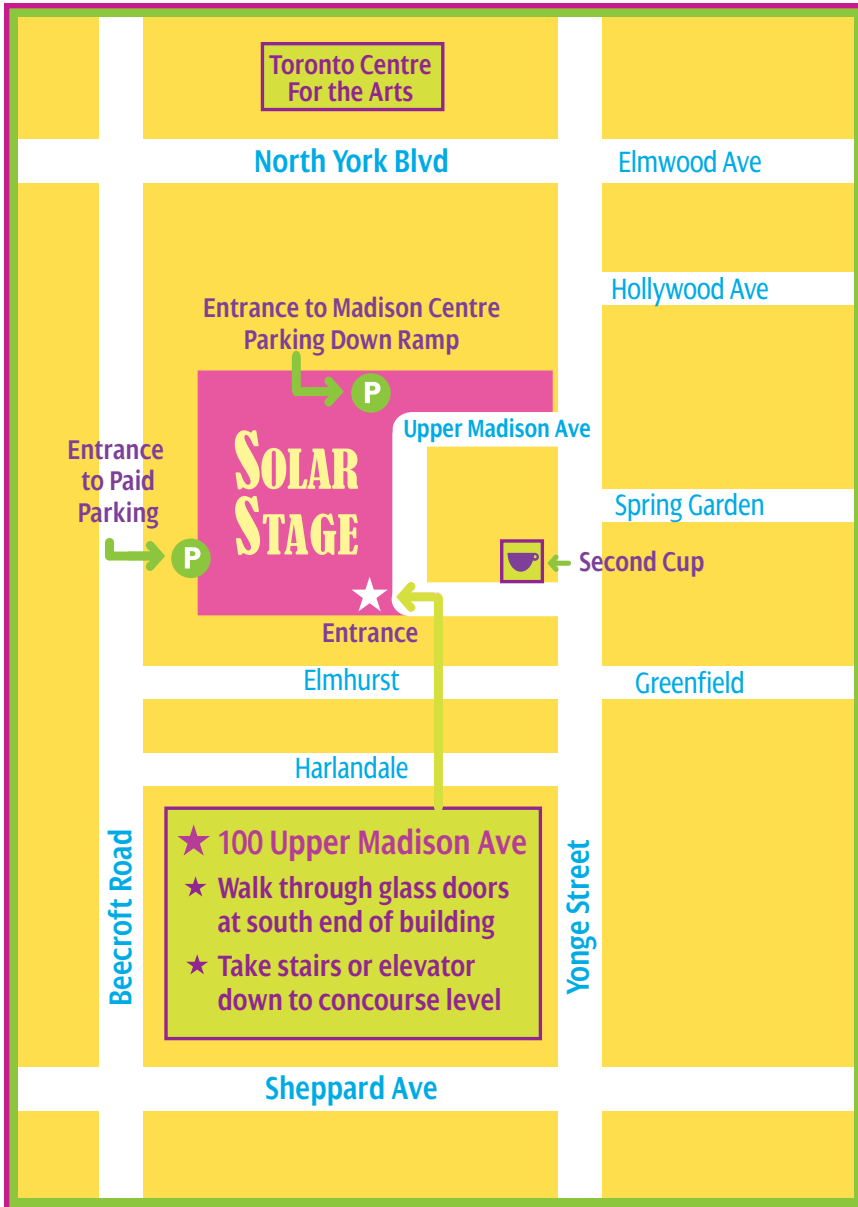

SOLAR STAGE CHILDREN'S THEATRE

MAP & DIRECTIONS

4950 YONGE STREET & 100 UPPER MADISON AVE, CONCOURSE LEVEL

Solar Stage Children's Theatre is located on the concourse level in the brownstone condominium at 100 Upper Madison Avenue.

Please enter at the south end of the building and not through the centre door of the condo/office complex.

We are adjacent to 4950 Yonge Street, The Madison Centre (our mailing address).

PARKING INFORMATION

There is underground parking in The Madison Centre off Yonge Street - enter from Upper Madison Avenue. Green P pay public parking is available in our building by entering off Beecroft (first street West of Yonge).

There is also general street parking in the area.

TTC

Exit at the Sheppard subway stop and use The Madison Centre Tunnel (Monday to Saturday). The tunnel is closed on Sundays.

Please see our website (www.solarstage.on.ca) or phone 416-368-8031 for more detailed directions.