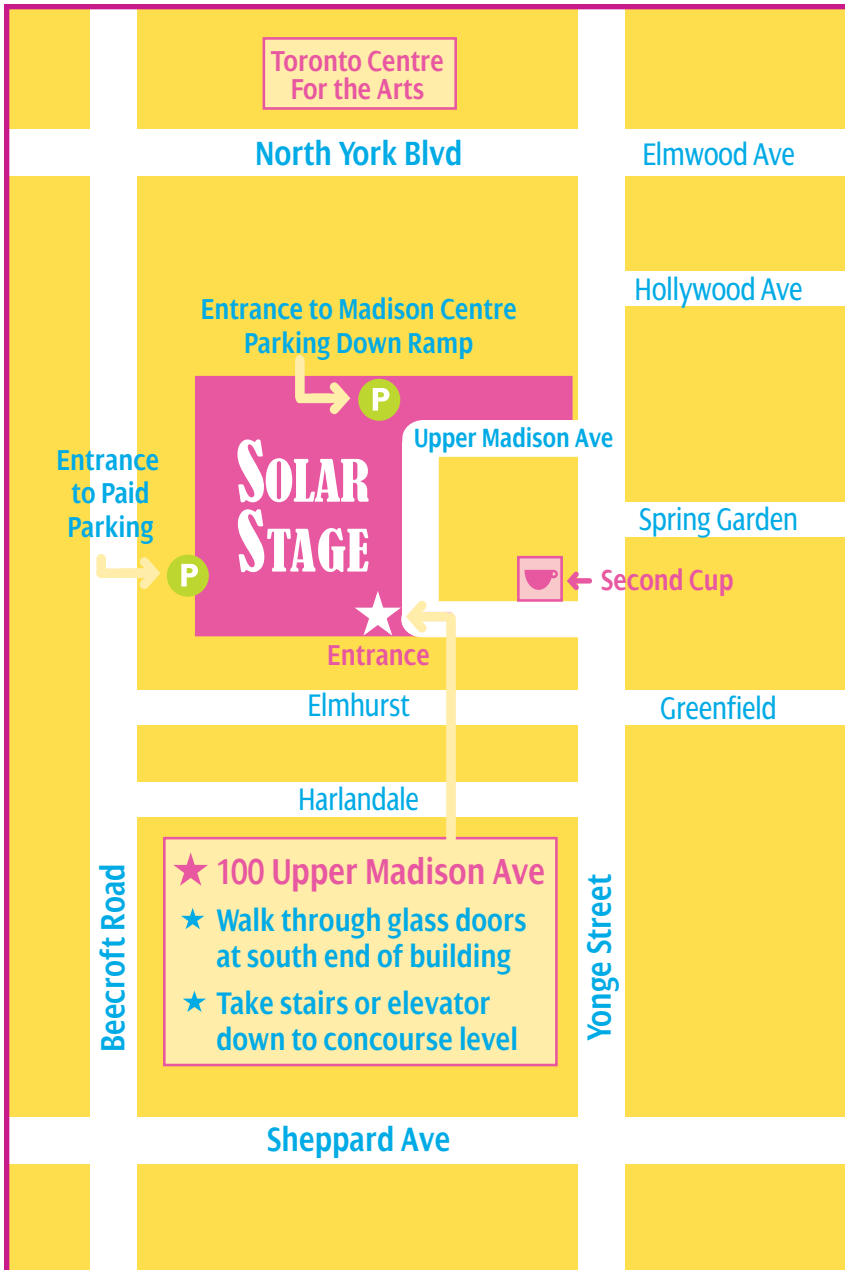

# SOLAR STAGE CHILDREN'S THEATRE

## MAP & DIRECTIONS

### 4950 YONGE STREET & 100 UPPER MADISON AVE, CONCOURSE LEVEL

Solar Stage Children's Theatre is located on the concourse level in the brownstone condominium at 100 Upper Madison Avenue.

Please enter at the south end of the building and not through the centre door of the condo/office complex.

### PARKING INFORMATION

There is underground parking in The Madison Centre off Yonge Street - enter from Upper Madison Avenue. Green P pay public parking is available in our building by entering off Beecroft (first street West of Yonge).